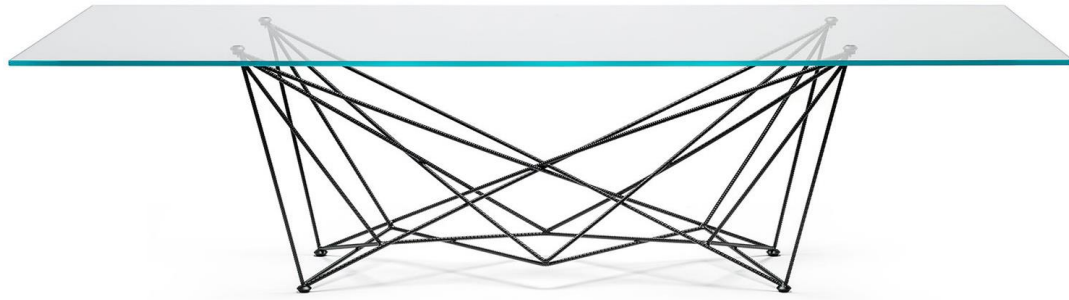

Index

Set of / Gordon Dining Table and 10x Norma Dining chairs pg.3

Set of / Skorpio Wood Dining Table and 8x Norma Couture Dining chairs pg.4

Set of / Yoda Keramik Dining Table and 6x Arcadia Dining chairs pg.5

* 'Please note that prices include V.A.T'

Set of / Gordon Dining Table and
10x Norma Dining chairs

Dining Table:

Finish: clear glass/graphite

Dimensions:

W300xD100xH74cm

Quantity: 1

Dining Chairs:

Colour: soft leather Argilla Grey

Dimensions:

W47xD55xH87cm

Quantity: 10

Starting price:

€8250

Final price:

€6150

*Please Note: The photos do not correspond to the combinations and materials chosen

Set of / Skorpio Wood Dining
Table and 8x Norma Couture

Dining chairs

Dining Table:

Finish: matt black elm/brushed bronze